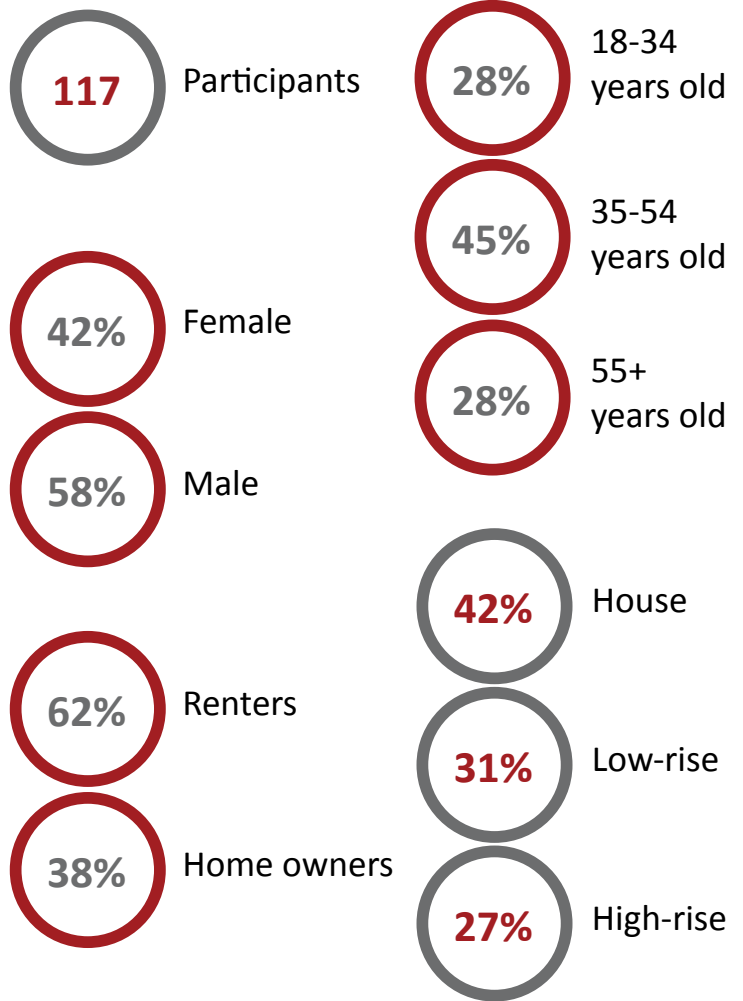

Who we talked to in Stinson:

KEEP IN TOUCH!

905-525-9140 ext. 23375

Email: hnstudy@mcmaster.ca
Online: crunch.mcmaster.ca

Follow us:
[@crunch_research](https://twitter.com/crunch_research)